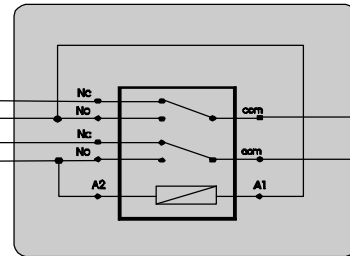

shore

automatic fuse

fuse

220V
SINUS

LEAB
GOSINUS
2440

automatic fuse

2*35mm²

batterie

Located:
at the wall
left near fridge

Located: at the wall near door left

Fridge

Thermostat

Located:
under the fridge

object	MAVANA Fridge and Inverter	
drawing	schematic	
for		