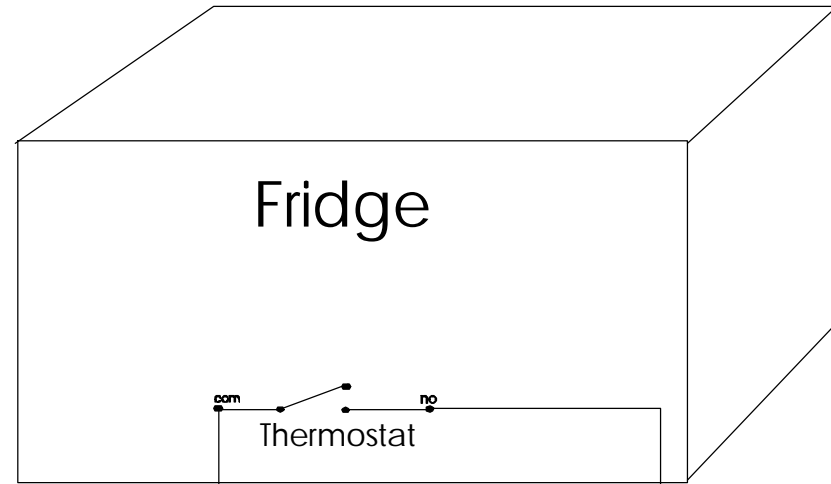

shore

automatic fuse

fuse

220V
SINUS

LEAB
GOSINUS
2440

automatic fuse

2*35mm²

batterie

Located:
at the wall
left near fridge

Located: at the wall near door left

Fridge

Thermostat

Located:
under the fridge

object	MAVANA Fridge and Inverter	
drawing	schematic	
for		